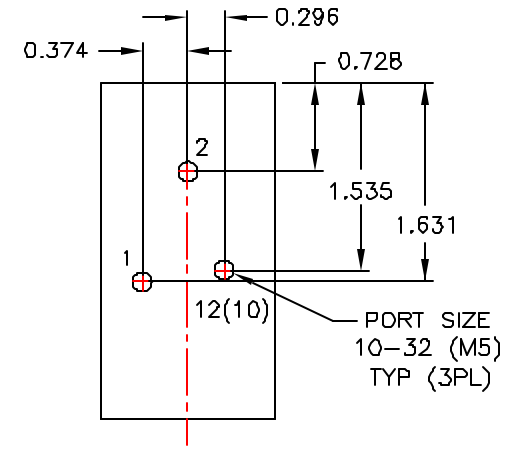

CATALOG MODEL NO.	TIME RANGE (SECONDS)	OUTPUT TYPE
51006	.5 - 60	NC OPENS AT END OF TIMING CYCLE
51012	1 - 120	
51001	3 - 180	
51006-01	.5 - 60	NO CLOSES AT END OF TIMING CYCLE
51012-01	1 - 120	
51018-01	3 - 180	

ELLIS/KUHNKE CONTROLS			
DRAWN BY	EJL	9/25/00	PNEUMATIC TIMER
CHECKED			
ISSUED			DWG. NO. 51 SERIES
		SIZE B	
			SHEET

ELLIS/KUHNKE CONTROLS

DRAWN BY	EJL	9/25/00	PNEUMATIC TIMER	
CHECKED				
ISSUED			SIZE B	DWG. NO. 51 SERIES
				SHEET